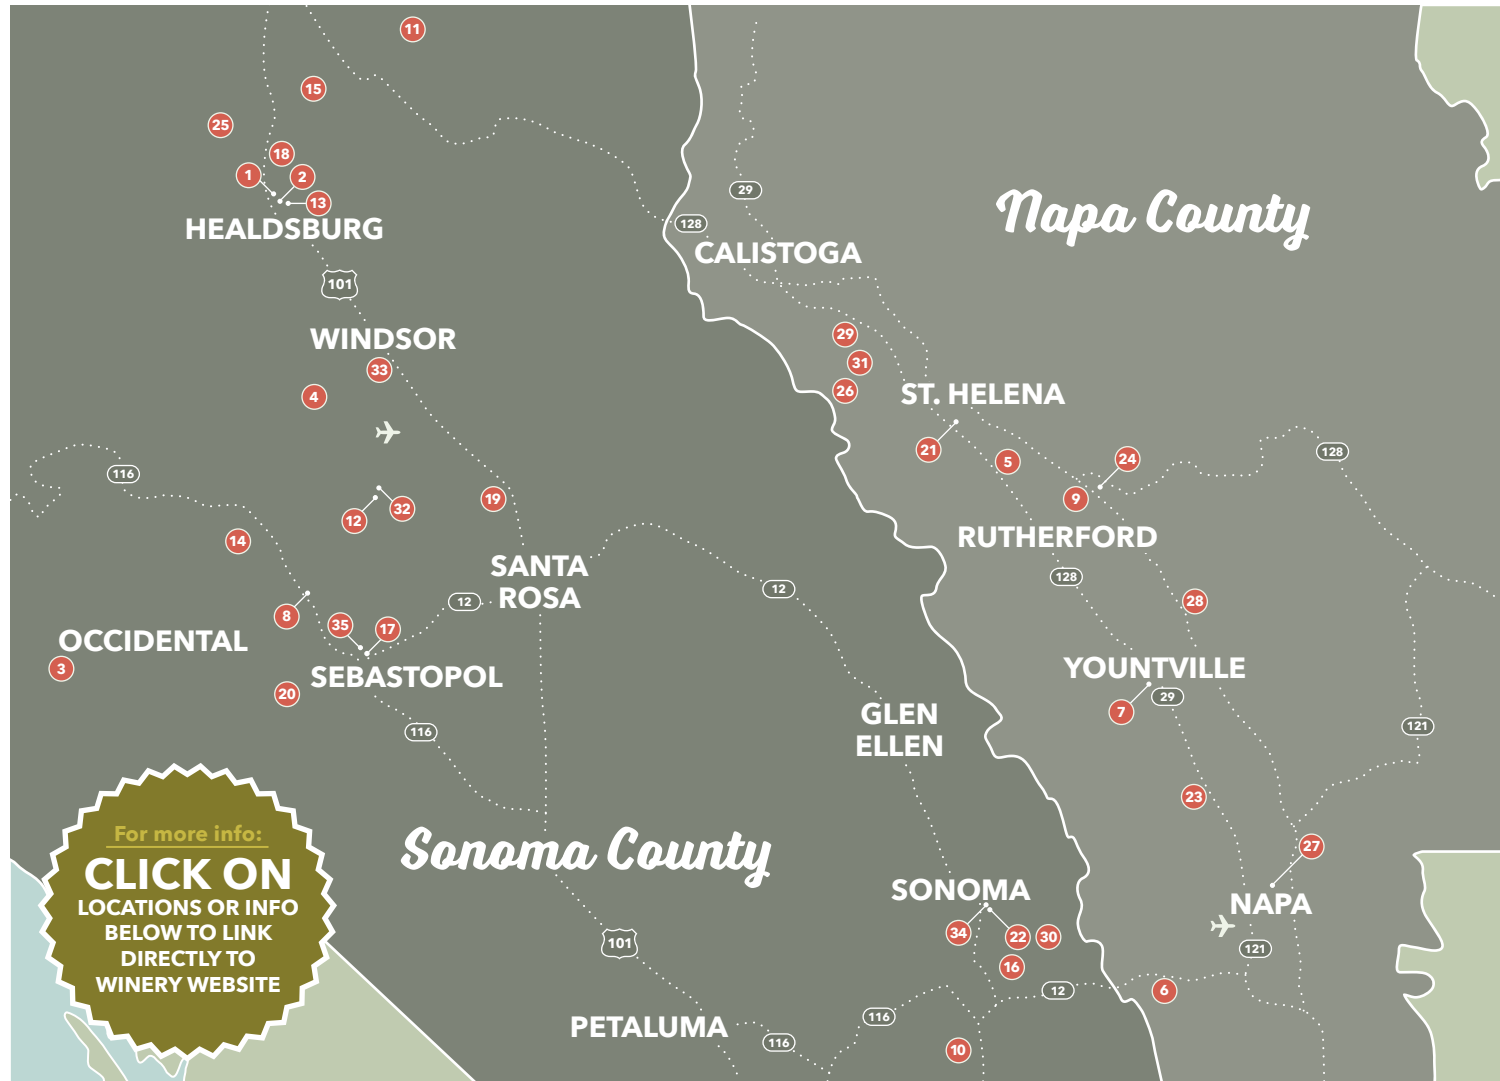

NAPA & SONOMA

Lower-Alcohol Wine Map

A TOUR & TASTING GUIDE TO ELEGANT WINES

A geographic list of wineries that produce elegant wines with lower alcohol. All wineries included welcome guests for tastings (either by appointment, at a tasting room or with food pairings) and focus on crafting wines below 14% alcohol.*

- TASTING ROOM
- TASTINGS BY APPOINTMENT
- FOOD PAIRINGS AVAILABLE

- | | | | | | |
|--------------------|----------------------------|-----------------------------|--------------------------|----------------------------|--------------------------|
| 1 BREATHLESS WINES | 7 DOMAINE CHANDON | 13 HIRSCH VINEYARD | 18 LEO STEEN WINES | 24 MUMM NAPA | 30 SCRIBE WINERY |
| 2 CARTOGRAPH WINES | 8 EMERITUS VINEYARDS | 14 IRON HORSE VINEYARDS | 19 LIOCO WINERY | 25 NALLE WINERY | 31 STONY HILL VINEYARD |
| 3 COBB WINES | 9 FROG'S LEAP WINERY | 15 JORDAN VINEYARD & WINERY | 20 LITTORAI WINES | 26 PHILLIP TOGNI VINEYARD | 32 TERRA BELLA VINEYARDS |
| 4 COPAIN WINES | 10 GLORIA FERRER VINEYARDS | 16 KUTCH WINES | 21 LONG MEADOW RANCH | 27 POE WINES | 33 TWO SHEPHERDS WINE |
| 5 CORISON WINERY | 11 HAFNER VINEYARD | 17 LARUE WINES | 22 MACLAREN WINE COMPANY | 28 ROBERT SINSEY VINEYARDS | 34 WESTWOOD ESTATE |
| 6 DOMAINE CARNEROS | 12 HARVEST MOON WINERY | | 23 MATTHIASSEN | 29 SCHRAMSBERG VINEYARDS | 35 WIND GAP WINES |

* Only wineries that produce all or a majority of their wines below 14% alcohol are included.